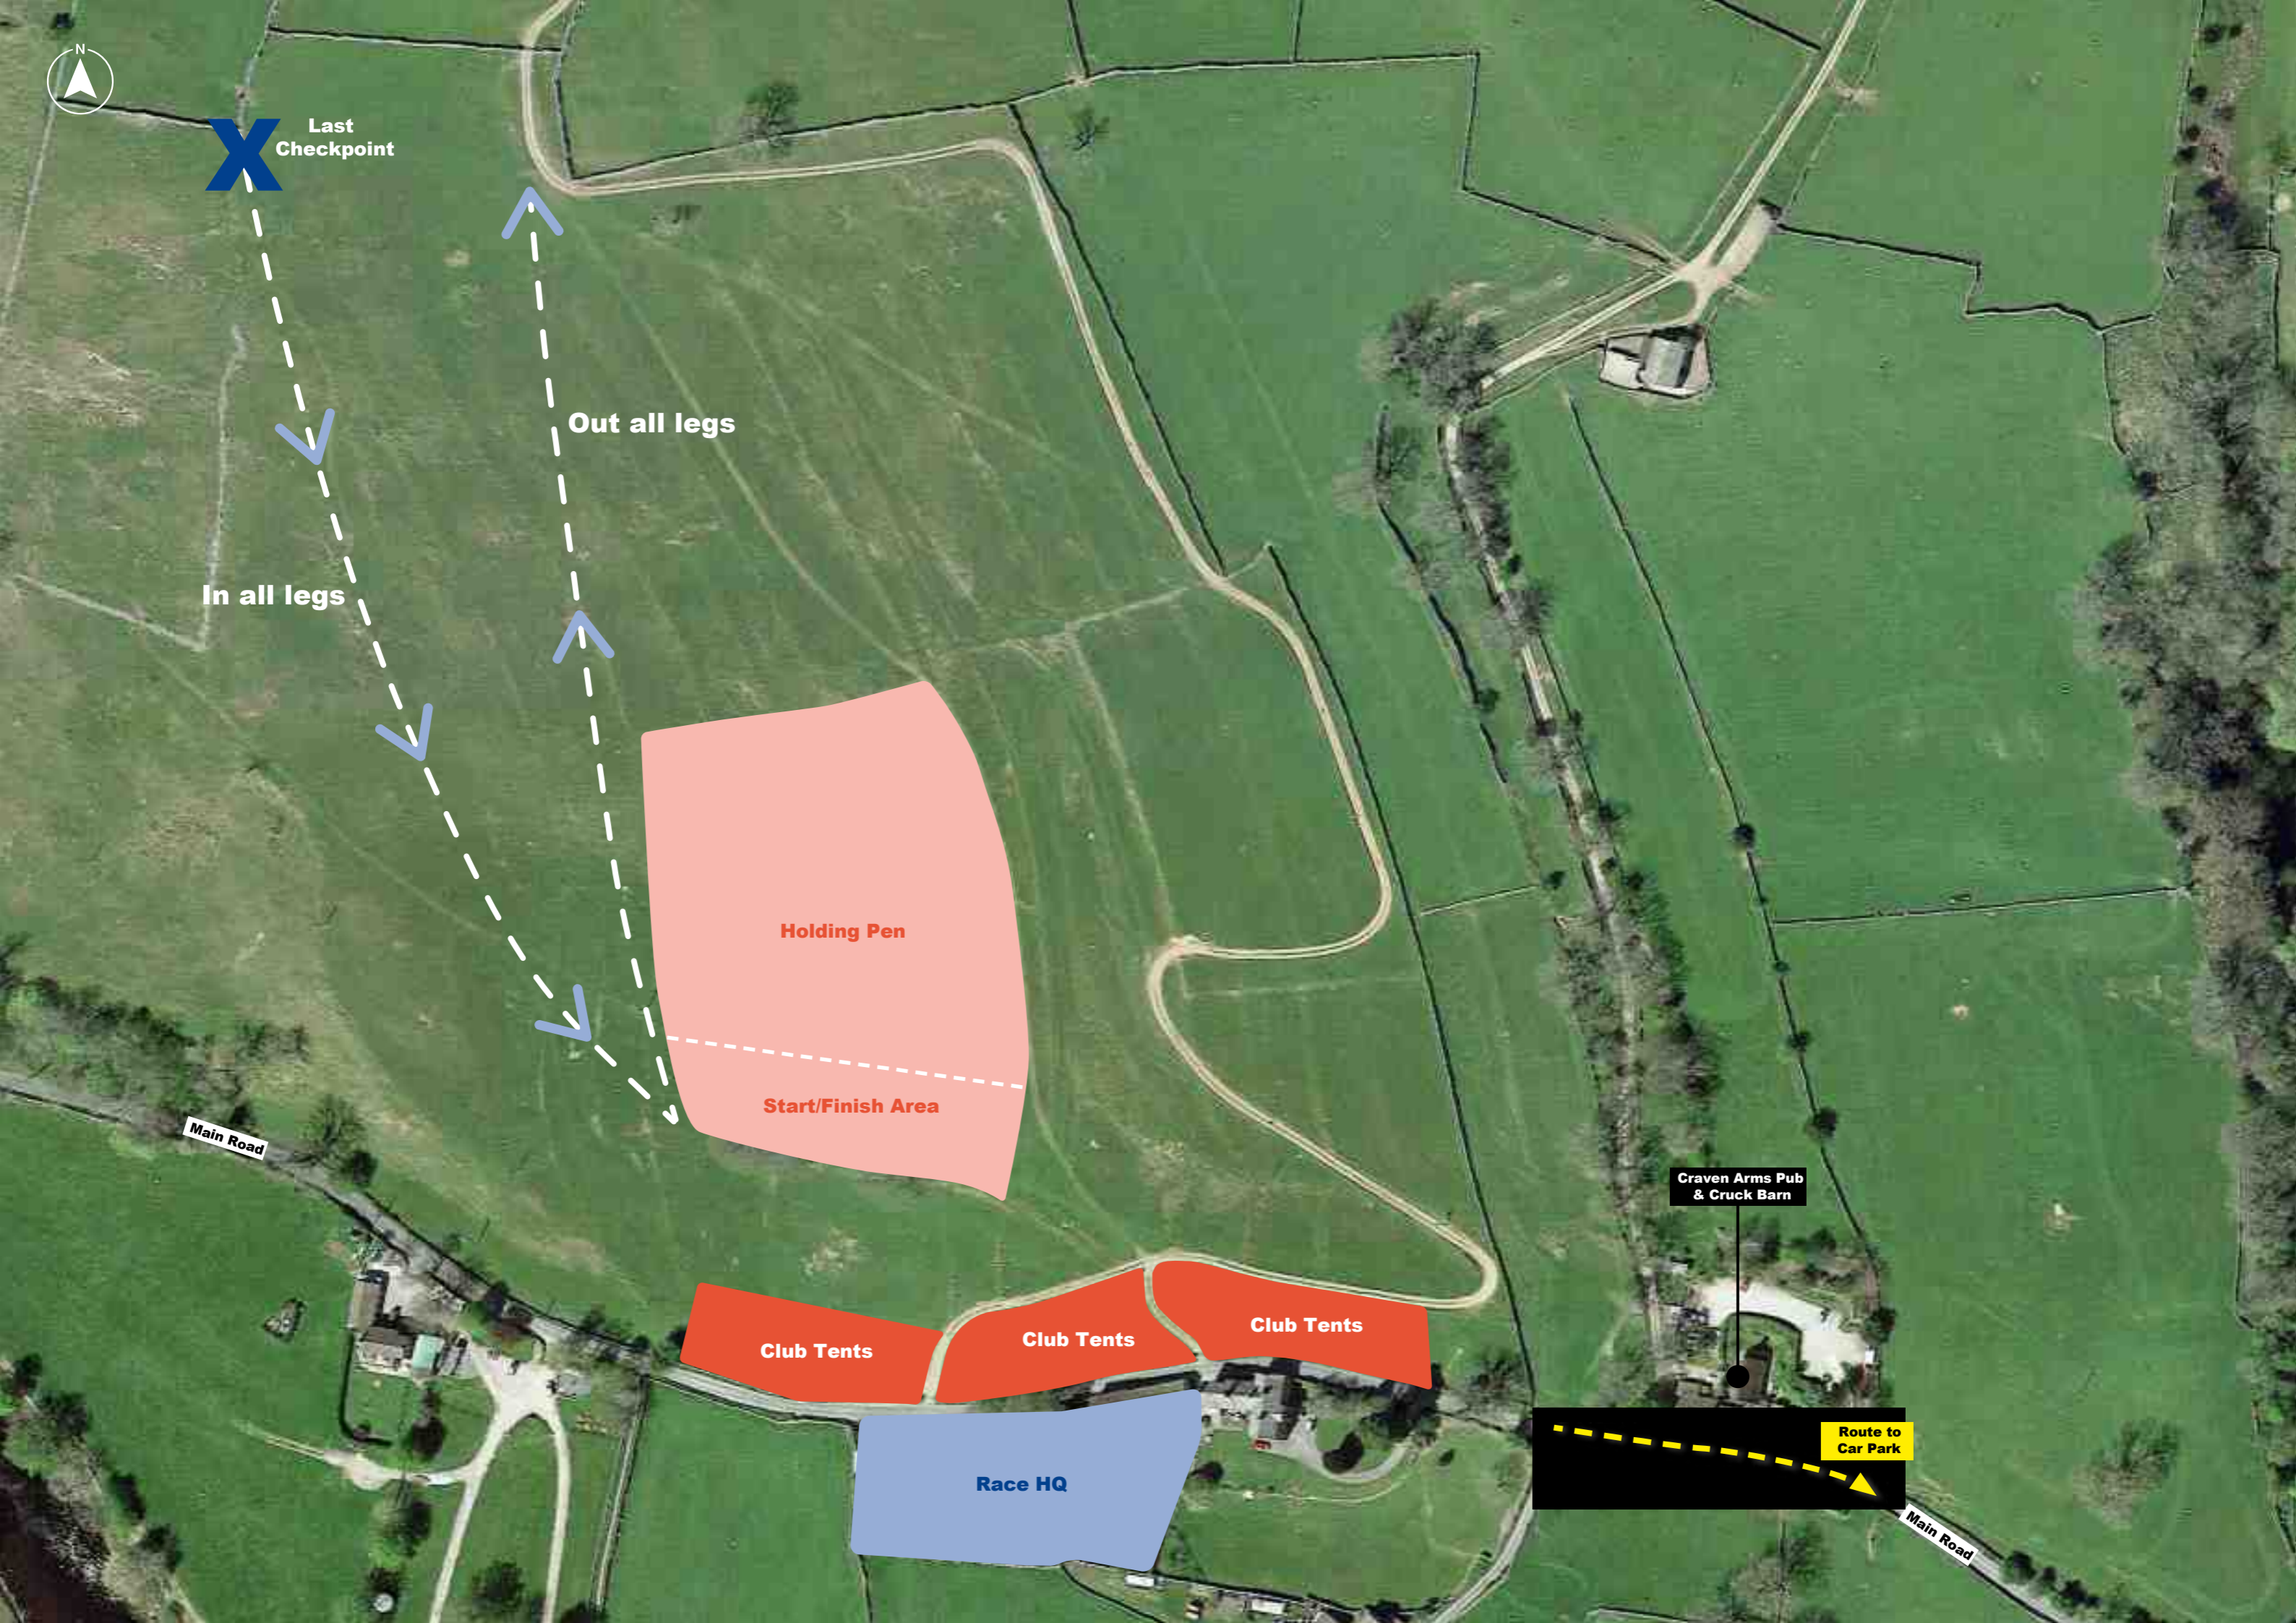

X Last
Checkpoint

In all legs

Out all legs

Holding Pen
Start/Finish Area

Club Tents

Club Tents

Club Tents

Race HQ

Craven Arms Pub
& Cruck Barn

Route to
Car Park

Main Road

Main Road